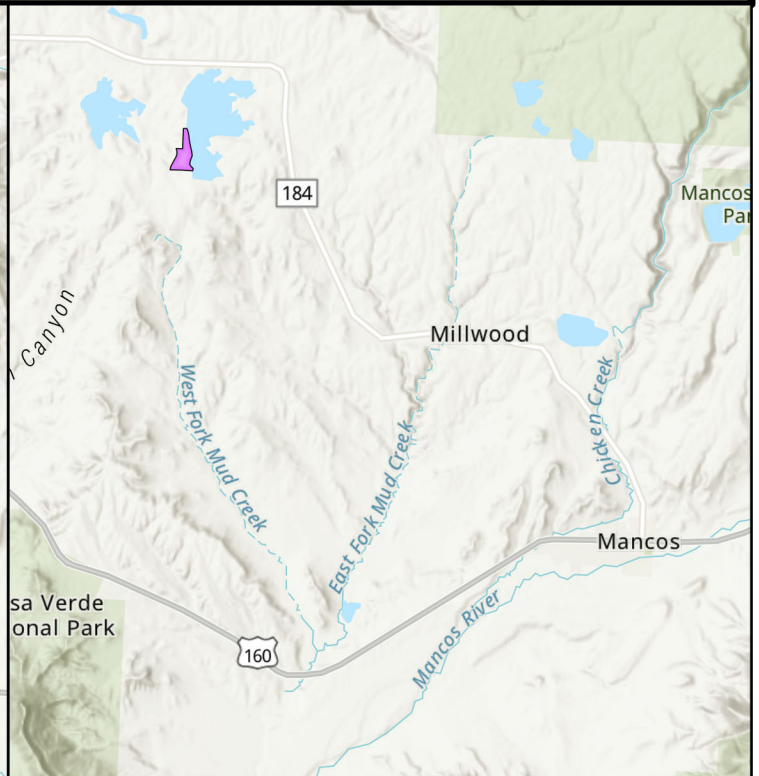

BLM Tres Rios Piles Winter of 2023 and 2024

Legend

-  Dawson Piles
-  Summit Piles
-  Grandview Piles
-  West Rim Piles
-  Edgemont Piles

No warranty is made by the Bureau of Land Management as to the accuracy, reliability, or completeness of these data for individual use or aggregate use with other data, or for the purposes not intended by the BLM. Spatial information may not meet National Map Accuracy Standards. This information may be updated without notification.