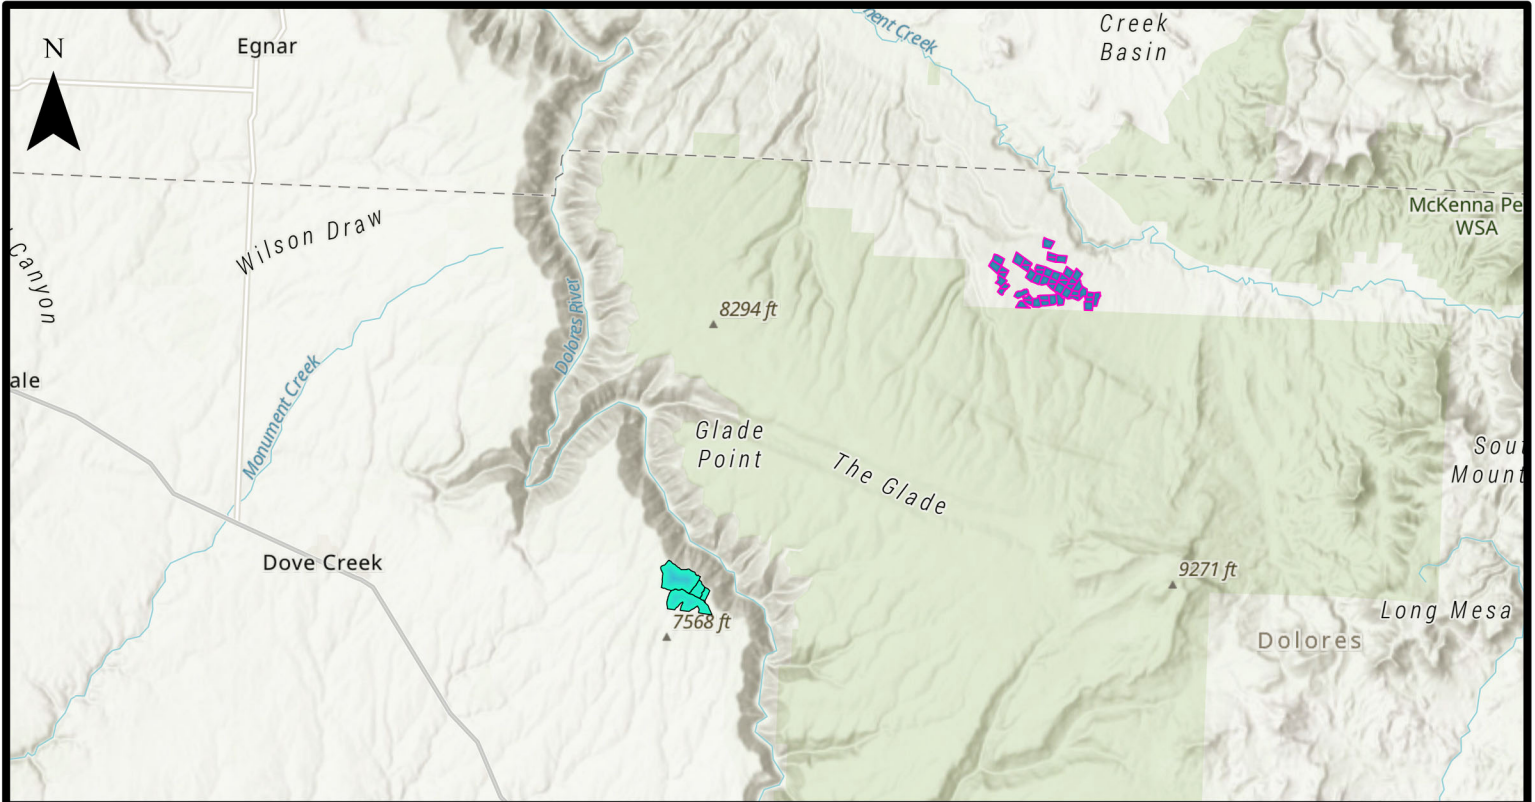

BLM Tres Rios Piles Winter of 2023 and 2024

Legend

-  Dawson Piles
-  Summit Piles
-  Grandview Piles
-  West Rim Piles
-  Edgemont Piles

No warranty is made by the Bureau of Land Management as to the accuracy, reliability, or completeness of these data for individual use or aggregate use with other data, or for the purposes not intended by the BLM. Spatial information may not meet National Map Accuracy Standards. This information may be updated without notification.