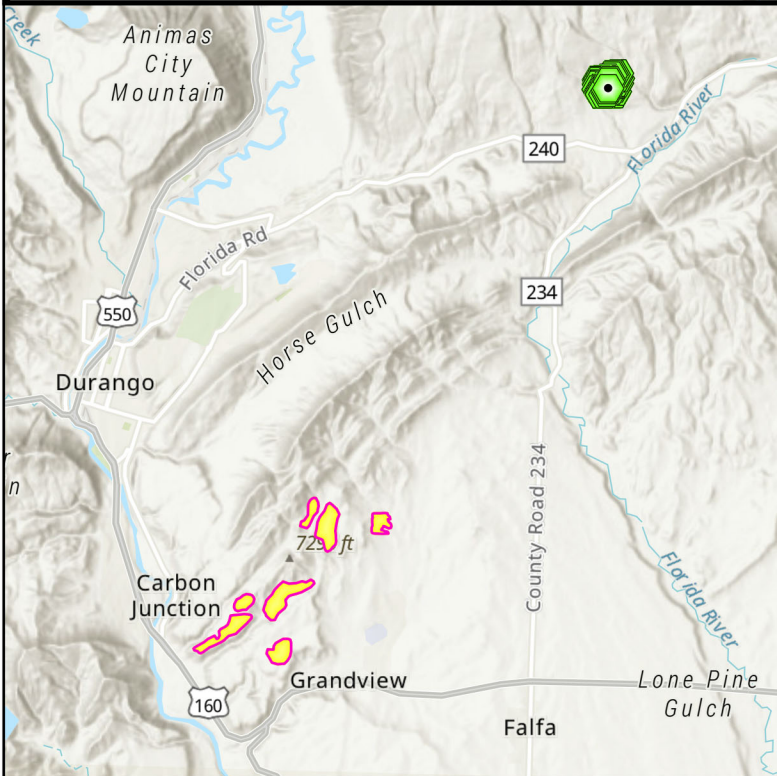

BLM Tres Rios Piles Winter of 2023 and 2024

Legend

-  Dawson Piles
-  Summit Piles
-  Grandview Piles
-  West Rim Piles
-  Edgemont Piles

No warranty is made by the Bureau of Land Management as to the accuracy, reliability, or completeness of these data for individual use or aggregate use with other data, or for the purposes not intended by the BLM. Spatial information may not meet National Map Accuracy Standards. This information may be updated without notification.